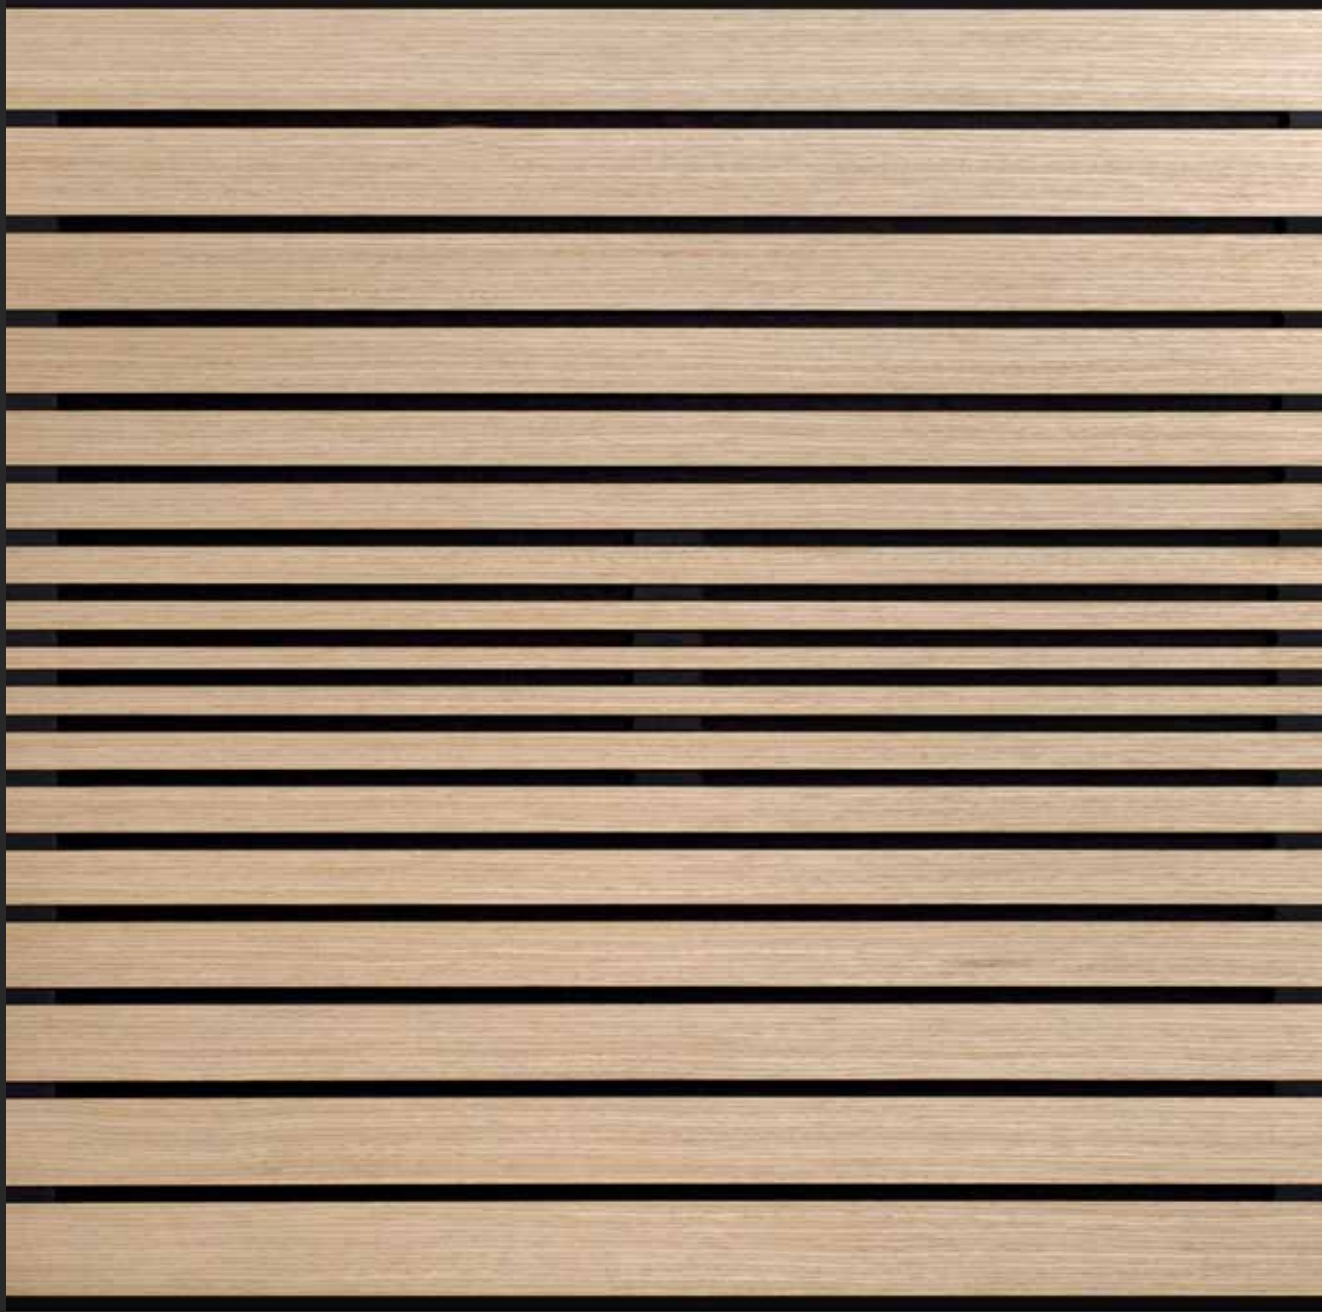

### SIZES

Standard available panel (mm).  
Open Area – 18%

- 600 x 600

### PATTERN EXAMPLES

Varied straight lines that create a visual wave effect or alternatively, a woven look can be achieved through using a hatching style pattern.