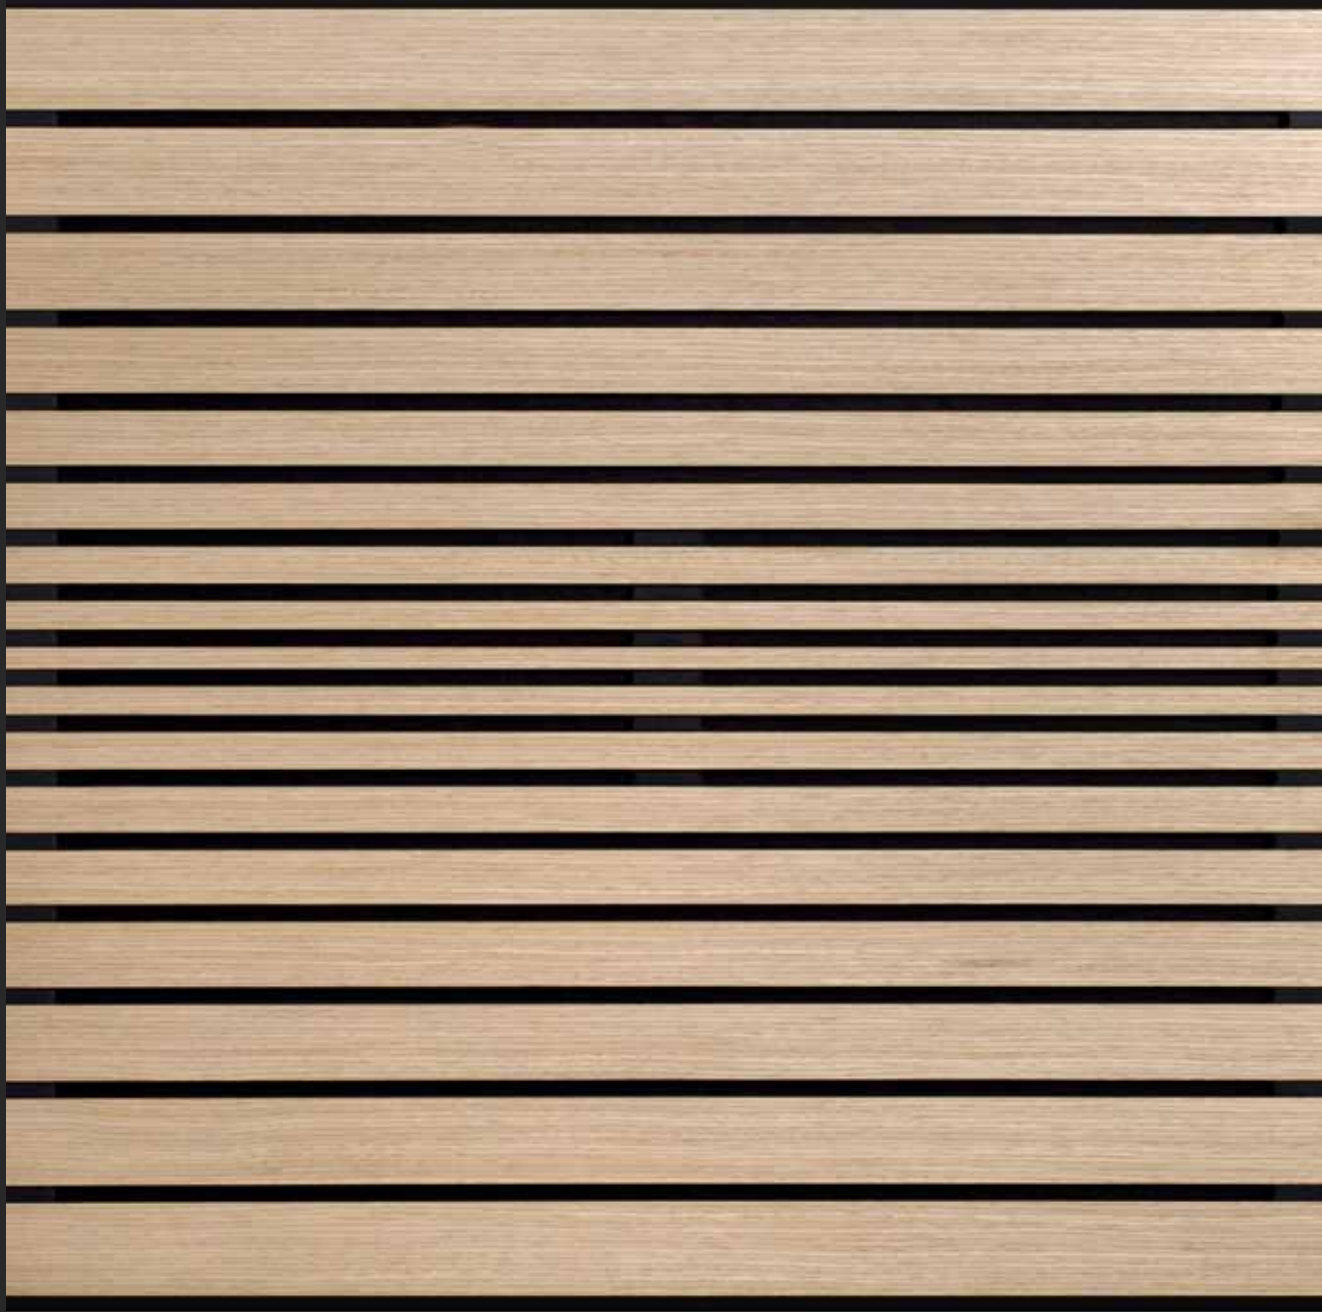

soundform

slide

SIZES

Standard available panel (mm).
Open Area – 18%

- 600 x 600

PATTERN EXAMPLES

Varied straight lines that create a visual wave effect or alternatively, a woven look can be achieved through using a hatching style pattern.

PANEL OPTIONS

Substrate

(Standard 16mm thickness)

- Black MDF
(PEFC Certified)

Surface

- Veneer
- Soundblack

Finish

- Matt
- Satin
- Semi Gloss