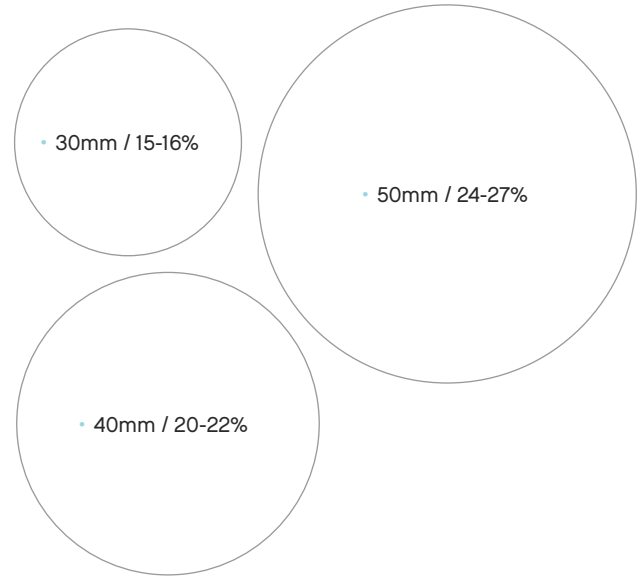

### SIZES

Standard available panel (mm)

• 600 x 600

• 1200 x 600

• 2400 x 1200

### SPOTS

Standard dot diameter options and approximate open area %

#### Panel Variations

- Ceiling 'drop in' tiles available (mm):
  - 592 x 592
  - 1192 x 592
- Access panels available
- Customised panels are available on request